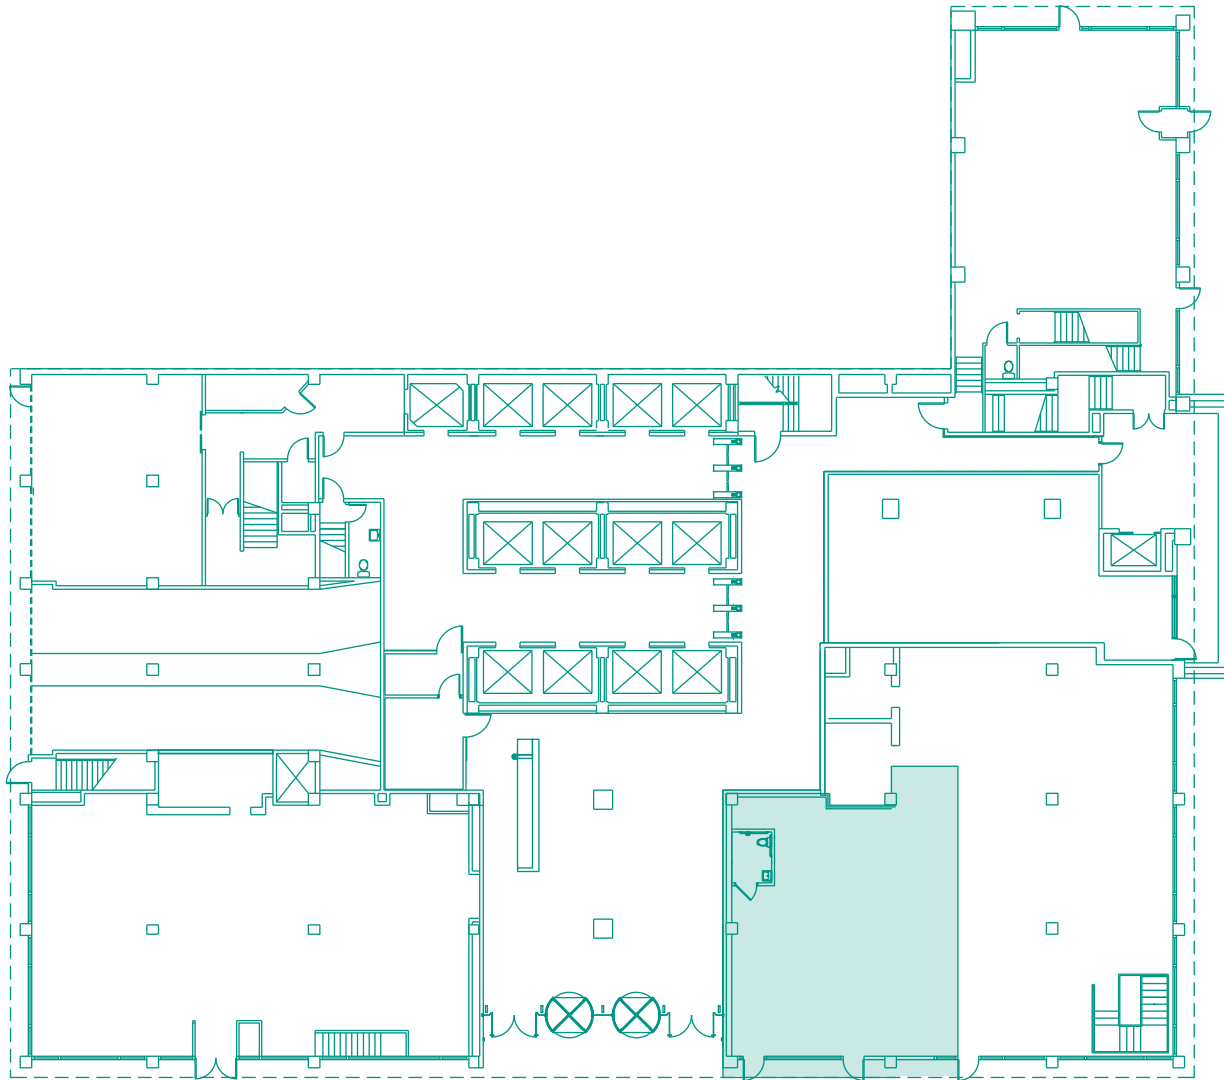

GROUND FLOOR

RETAIL SPACE | 1,398 RSF

RETAIL LEASING

Kenji Ota | +1 212 841 5909 | kenji.ota@cushwake.com

Steven Soutendijk | +1 212 713 6845 | steven.soutendijk@cushwake.com

Neil Seth | +1 212 841 5063 | neil.seth@cushwake.com